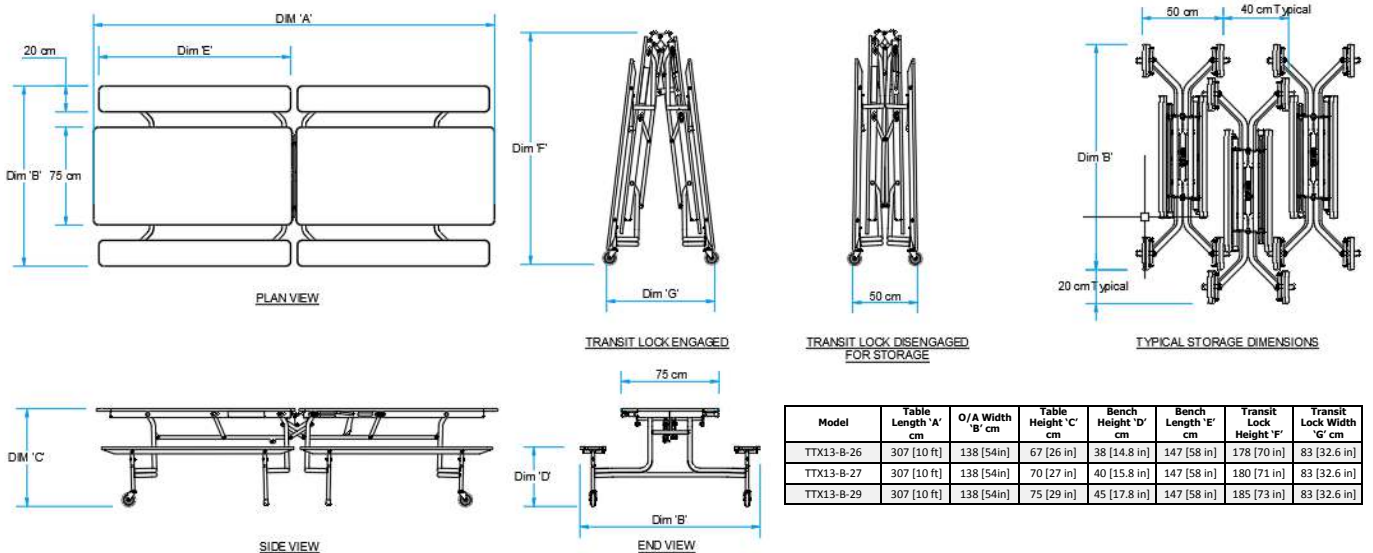

Benefits of TTX13 Table Seating Unit

- Available in 660mm, 710mm or 740mm heights.
- 24 laminate colours to choose from on tops and benches.
- SICO® Armor-Edge® - incredibly hard wearing and hermetically seals the table top against moisture and bacteria.
- Easy wipe clean surface, able to withstand robust cleaning to ensure a safer eating environment.
- Smaller storage footprint compared to other TSU's and competitor products.

TTX13 SERIES BENCH TABLE SEATING UNIT

Table Laminate Options:

This colour chart is to be used as a guide only. SICO® cannot accept responsibility for variations in colour against the original material. Please refer to actual laminate and stool samples before ordering.

Model	Table Length 'A' cm	O/A Width 'B' cm	Table Height 'C' cm	Bench Height 'D' cm	Bench Length 'E' cm	Transit Lock Height 'F' cm	Transit Lock Width 'G' cm
TTX13-B-26	307 [10 ft]	138 [54in]	67 [26 in]	38 [14.8 in]	147 [58 in]	178 [70 in]	83 [32.6 in]
TTX13-B-27	307 [10 ft]	138 [54in]	70 [27 in]	40 [15.8 in]	147 [58 in]	180 [71 in]	83 [32.6 in]
TTX13-B-29	307 [10 ft]	138 [54in]	75 [29 in]	45 [17.8 in]	147 [58 in]	185 [73 in]	83 [32.6 in]