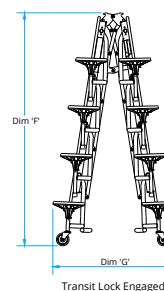

## Benefits of Early Years Table Seating Units

- 610mm high.
- 10" stools - available in 10 colours.
- 24 laminate colours to choose from.
- Easy wipe clean surface.
- SICO® Armor-Edge® - incredibly hard wearing and hermetically seals the table top against moisture and bacteria.

Model	Table Length 'A' cm	O/A Width 'B' cm	Table Height 'C' cm	Stool Height 'D' cm	Stool Diameter 'E' cm	Transit Lock Height 'F' cm	Transit Lock Height 'G' cm
TTJ103-24	307	132	62	35	25.4	186	96

Model	Table Length 'A' cm	O/A Width 'B' cm	Table Height 'C' cm	Stool Height 'D' cm	Stool Diameter 'E' cm	Transit Lock Height 'F' cm	Transit Lock Height 'G' cm
TTC93-24	307	132	62	35	25.4	172.5	85
TTC93-26	307	150	67	36.5	32.4	177.5	103
TTC93-27	307	150	69	39	32.4	180	103
TTC93-29	307	150	74	44	32.4	185	103