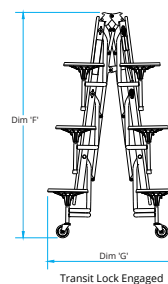

Model	Table Length 'A' cm	O/A Width 'B' cm	Table Height 'C' cm	Stool Height 'D' cm	Stool Diameter 'E' cm	Transit Lock Height 'F' cm	Transit Lock Height 'G' cm
TTJ103-24	307	132	62	35	25.4	186	96

# TTC93-24 TABLE SEATING UNIT

Also available our most popular 12 seater 10ft Table Seating Unit is now available at 610mm high with 10" (25cm) stools.

As part of our service we offer a Free Space Analysis Survey. We can also advise you on the best approach to fire exits, wheelchair access, aisle widths and traffic flow, so you can make a fully informed decision before purchasing.

Model	Table Length 'A' cm	O/A Width 'B' cm	Table Height 'C' cm	Stool Height 'D' cm	Stool Diameter 'E' cm	Transit Lock Height 'F' cm	Transit Lock Height 'G' cm
TTC93-24	307	132	62	35	25.4	172.5	85
TTC93-26	307	150	67	36.5	32.4	177.5	103
TTC93-27	307	150	69	39	32.4	180	103
TTC93-29	307	150	74	44	32.4	185	103