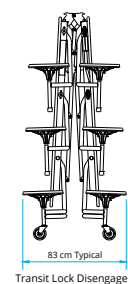

Model	Table Length 'A' cm	O/A Width 'B' cm	Table Height 'C' cm	Stool Height 'D' cm	Stool Diameter 'E' cm	Transit Lock Height 'F' cm	Transit Lock Height 'G' cm
TTJ103-24	307	132	62	35	25.4	186	96

# TTC93-24 TABLE SEATING UNIT

Also available our most popular 12 seater 10ft Table Seating Unit is now available at 610mm high with 10" (25cm) stools.

As part of our service we offer a Free Space Analysis Survey. We can also advise you on the best approach to fire exits, wheelchair access, aisle widths and traffic flow, so you can make a fully informed decision before purchasing.

Model	Table Length 'A' cm	O/A Width 'B' cm	Table Height 'C' cm	Stool Height 'D' cm	Stool Diameter 'E' cm	Transit Lock Height 'F' cm	Transit Lock Height 'G' cm
TTC93-24	307	132	62	35	25.4	172.5	85
TTC93-26	307	150	67	36.5	32.4	177.5	103
TTC93-27	307	150	69	39	32.4	180	103
TTC93-29	307	150	74	44	32.4	185	103