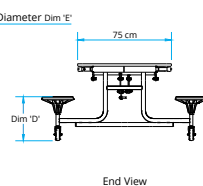

Model	Table Length 'A' cm	O/A Width 'B' cm	Table Height 'C' cm	Stool Height 'D' cm	Stool Diameter 'E' cm	Transit Lock Height 'F' cm	Transit Lock Height 'G' cm
TTJ103-24	307	132	62	35	25.4	186	96

# TTC93-24 TABLE SEATING UNIT

Also available our most popular 12 seater 10ft Table Seating Unit is now available at 610mm high with 10" (25cm) stools.

As part of our service we offer a Free Space Analysis Survey. We can also advise you on the best approach to fire exits, wheelchair access, aisle widths and traffic flow, so you can make a fully informed decision before purchasing.

Model	Table Length 'A' cm	O/A Width 'B' cm	Table Height 'C' cm	Stool Height 'D' cm	Stool Diameter 'E' cm	Transit Lock Height 'F' cm	Transit Lock Height 'G' cm
TTC93-24	307	132	62	35	25.4	172.5	85
TTC93-26	307	150	67	36.5	32.4	177.5	103
TTC93-27	307	150	69	39	32.4	180	103
TTC93-29	307	150	74	44	32.4	185	103