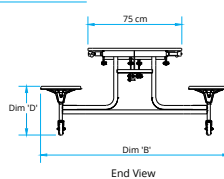

Model	Table Length 'A' cm	O/A Width 'B' cm	Table Height 'C' cm	Stool Height 'D' cm	Stool Diameter 'E' cm	Transit Lock Height 'F' cm	Transit Lock Height 'G' cm
TTJ103-24	307	132	62	35	25.4	186	96

# TTC93-24 TABLE SEATING UNIT

Also available our most popular 12 seater 10ft Table Seating Unit is now available at 610mm high with 10" (25cm) stools.

As part of our service we offer a Free Space Analysis Survey. We can also advise you on the best approach to fire exits, wheelchair access, aisle widths and traffic flow, so you can make a fully informed decision before purchasing.

Model	Table Length 'A' cm	O/A Width 'B' cm	Table Height 'C' cm	Stool Height 'D' cm	Stool Diameter 'E' cm	Transit Lock Height 'F' cm	Transit Lock Height 'G' cm
TTC93-24	307	132	62	35	25.4	172.5	85
TTC93-26	307	150	67	36.5	32.4	177.5	103
TTC93-27	307	150	69	39	32.4	180	103
TTC93-29	307	150	74	44	32.4	185	103