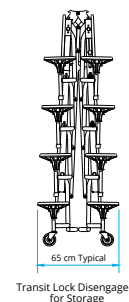

# TTJ103-24 TABLE SEATING UNIT

Other Early Years products to choose from are the 16 seater Table Seating Unit.

Model	Table Length 'A' cm	O/A Width 'B' cm	Table Height 'C' cm	Stool Height 'D' cm	Stool Diameter 'E' cm	Transit Lock Height 'F' cm	Transit Lock Height 'G' cm
TTJ103-24	307	132	62	35	25.4	186	96