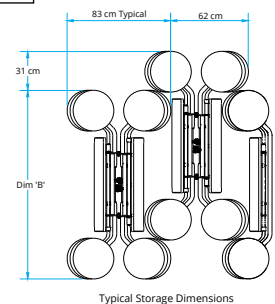

Model	Table Length 'A' cm	O/A Width 'B' cm	Table Height 'C' cm	Stool Height 'D' cm	Stool Diameter 'E' cm	Transit Lock Height 'F' cm	Transit Lock Height 'G' cm
TTJ103-24	307	132	62	35	25.4	186	96

# TTC93-24 TABLE SEATING UNIT

Also available our most popular 12 seater 10ft Table Seating Unit is now available at 610mm high with 10" (25cm) stools.

As part of our service we offer a Free Space Analysis Survey. We can also advise you on the best approach to fire exits, wheelchair access, aisle widths and traffic flow, so you can make a fully informed decision before purchasing.

Model	Table Length 'A' cm	O/A Width 'B' cm	Table Height 'C' cm	Stool Height 'D' cm	Stool Diameter 'E' cm	Transit Lock Height 'F' cm	Transit Lock Height 'G' cm
TTC93-24	307	132	62	35	25.4	172.5	85
TTC93-26	307	150	67	36.5	32.4	177.5	103
TTC93-27	307	150	69	39	32.4	180	103
TTC93-29	307	150	74	44	32.4	185	103