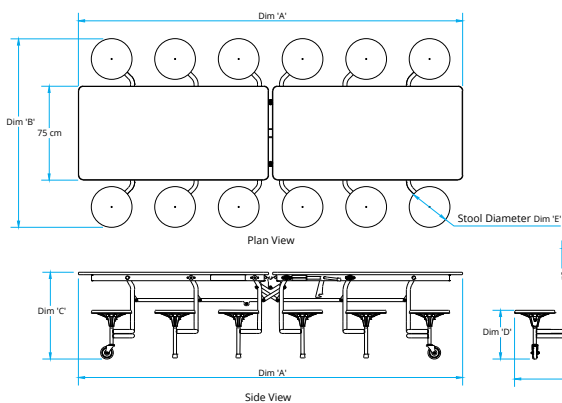

Model	Table Length 'A' cm	O/A Width 'B' cm	Table Height 'C' cm	Stool Height 'D' cm	Stool Diameter 'E' cm	Transit Lock Height 'F' cm	Transit Lock Height 'G' cm
TTJ103-24	307	132	62	35	25.4	186	96

# TTC93-24 TABLE SEATING UNIT

Also available our most popular 12 seater 10ft Table Seating Unit is now available at 610mm high with 10" (25cm) stools.

As part of our service we offer a Free Space Analysis Survey. We can also advise you on the best approach to fire exits, wheelchair access, aisle widths and traffic flow, so you can make a fully informed decision before purchasing.

Model	Table Length 'A' cm	O/A Width 'B' cm	Table Height 'C' cm	Stool Height 'D' cm	Stool Diameter 'E' cm	Transit Lock Height 'F' cm	Transit Lock Height 'G' cm
TTC93-24	307	132	62	35	25.4	172.5	85
TTC93-26	307	150	67	36.5	32.4	177.5	103
TTC93-27	307	150	69	39	32.4	180	103
TTC93-29	307	150	74	44	32.4	185	103