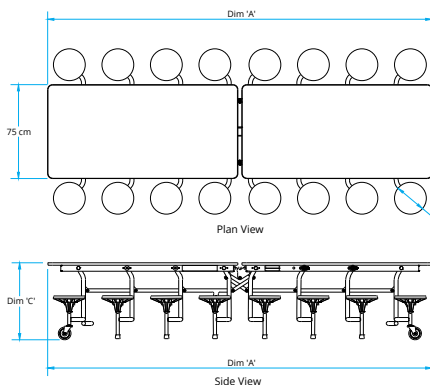

Model	Table Length 'A' cm	O/A Width 'B' cm	Table Height 'C' cm	Stool Height 'D' cm	Stool Diameter 'E' cm	Transit Lock Height 'F' cm	Transit Lock Height 'G' cm
TTJ103-24	307	132	62	35	25.4	186	96

# TTC93-24 TABLE SEATING UNIT

Also available our most popular 12 seater 10ft Table Seating Unit is now available at 610mm high with 10" (25cm) stools.

As part of our service we offer a Free Space Analysis Survey. We can also advise you on the best approach to fire exits, wheelchair access, aisle widths and traffic flow, so you can make a fully informed decision before purchasing.

Model	Table Length 'A' cm	O/A Width 'B' cm	Table Height 'C' cm	Stool Height 'D' cm	Stool Diameter 'E' cm	Transit Lock Height 'F' cm	Transit Lock Height 'G' cm
TTC93-24	307	132	62	35	25.4	172.5	85
TTC93-26	307	150	67	36.5	32.4	177.5	103
TTC93-27	307	150	69	39	32.4	180	103
TTC93-29	307	150	74	44	32.4	185	103